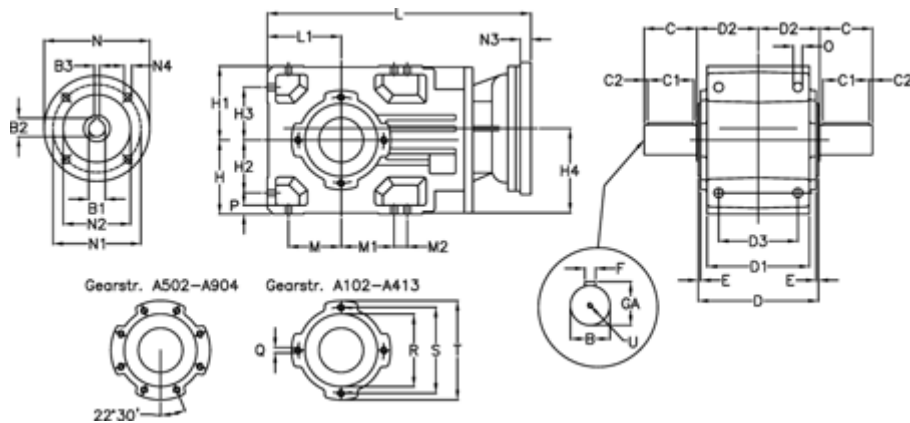

Article number: 29600202122230
 Description: Bevel helical gearbox
 A202UD-21,2-P80B5

Measures

B = 30	D1 = 110	H1 = 80	M2 = 0	Q = M8x15
B1 = 19	D2 = 73	H2 = 60.0	N = 200	R = 95
B2 = 21.8	D3 = 90	H3 = 60.0	N1 = 165	S = 115
B3 = 6	Description = A202UD-xx-P80 B5	H4 = 93.0	N2 = 130	T = 140
C = 60	E = 3.0	L = 325.5	N3 = 0	U = M10x22
C1 = 50	F = 10	L1 = 80	N4 = M10x12	
C2 = 5.0	GA = 33.0	M = 60.0	O = 9.5	
D = 136	H = 80	M1 = 60.0	P = 9	